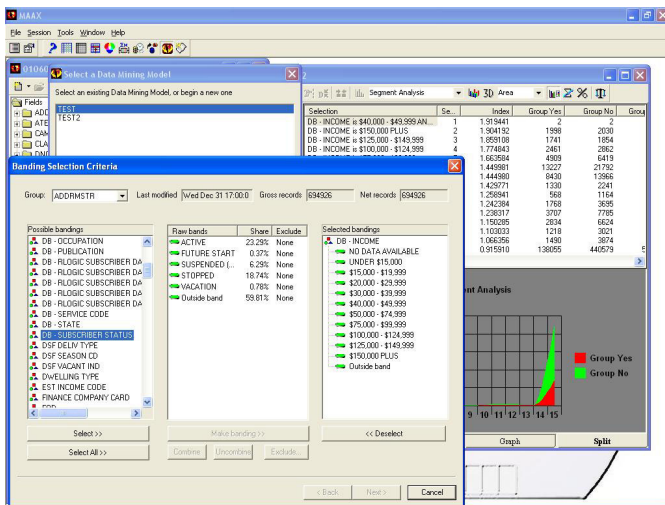

MAAX Data Mining

Advanced solutions for advanced results

MAAX Data Mining provides fully integrated data mining functionality that delivers deeper descriptive insight into your customer and marketing data. Unlike most data mining tools that base results on sample data, **MAAX Data Mining** works across the entire database and delivers results in seconds.

MAAX Data Mining automatically detects the degree of interaction between attributes within a database of up to 2 billion records and 2 billion fields - on a PC. Unlike other data mining products, the algorithm used is scaleable. Thus, it does not need to work with samples or subsets of the data, but can process the entire database for optimal profiling and segmentation results.

Results are represented as a "decision tree" and as a "gains chart" that prioritizes and ranks the relative importance of key descriptive data elements. Models built and results obtained in the **MaaX Data Mining** solution are automatically integrated within the **MaaX™ Solution Suite** for further analysis and application.